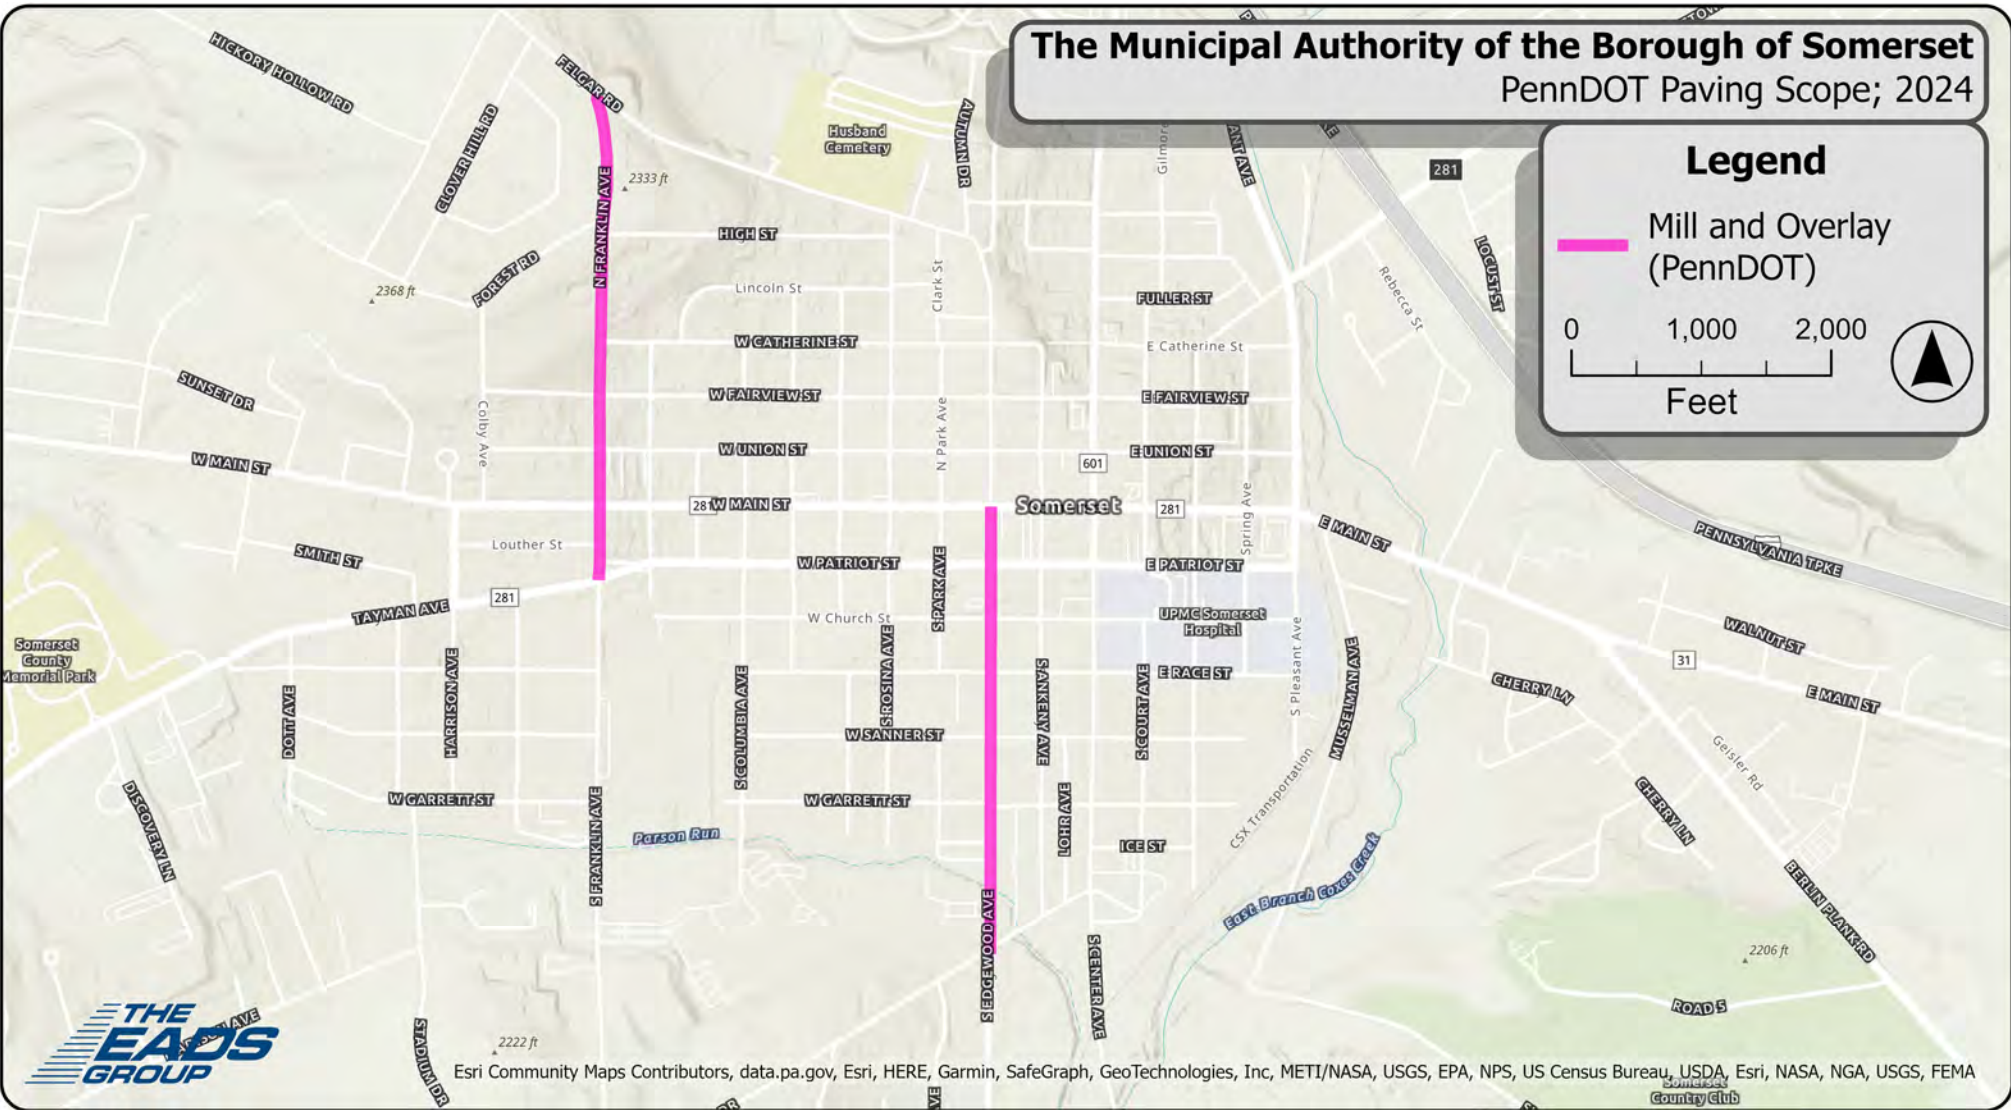

The Municipal Authority of the Borough of Somerset

PennDOT Paving Scope; 2024

Legend

 Mill and Overlay (PennDOT)

Esri Community Maps Contributors, data.pa.gov, Esri, HERE, Garmin, SafeGraph, GeoTechnologies, Inc, METI/NASA, USGS, EPA, NPS, US Census Bureau, USDA, Esri, NASA, NGA, USGS, FEMA

Somerset
Country Club